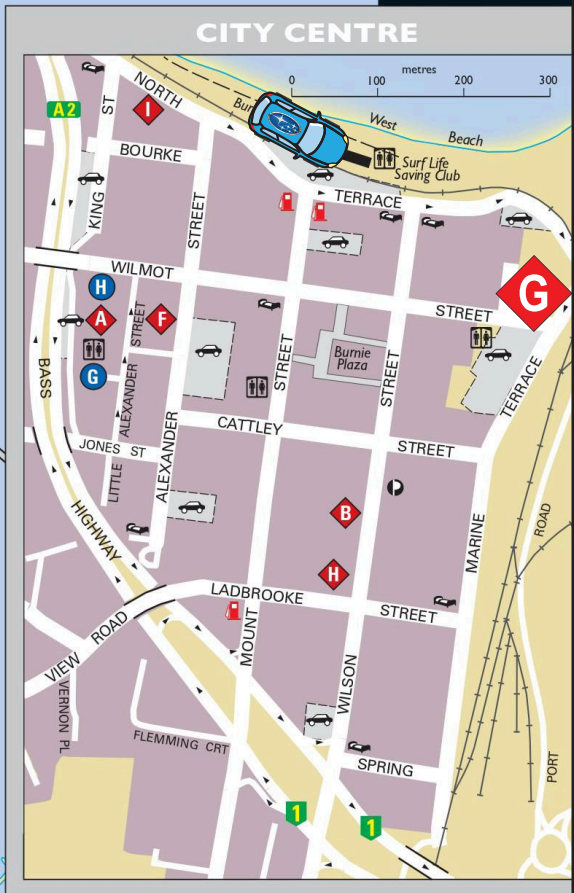

SCALE = 200m

To Stages

- A TOURIST FEATURES**
- Burnie Inn (historic building) ..... A
  - Burnie Park ..... B
  - Cheese Tasting Centre ..... F
  - Fern Glade ..... C
  - Hellyers Road Distillery ..... D
  - Little Penguin Observation Centre ..... E
  - Makers Workshop/Creative Paper ..... F
  - Pioneer Village Museum ..... G
  - Regional Art Gallery ..... H

- A Services**
- Accommodation ..... A
  - Civic Centre Precinct ..... A
  - Council Chambers ..... B
  - Fuel ..... C
  - Hellyer College/Polytechnic ..... C
  - Hospital (Regional) ..... D
  - Hospital (Private) ..... E
  - Library ..... F
  - Metro Cinemas ..... G
  - Police Station ..... H
  - Post Office ..... B
  - Public Toilet ..... C
  - RACV ..... D
  - Tasmanian Visitor Information Centre ..... I
  - University of Tasmania (Cradle Coast Campus) ..... J

- Rally Legend**
- Service Park
  - PWS SSS
  - Rally Show
  - Rally HQ & Scrutineering
  - Crew Briefing (Metro Cinema)

Version 1.0

LAUNCESTON 141 km  
DEVONPORT 45 km  
To Round Hill Lookout

200m